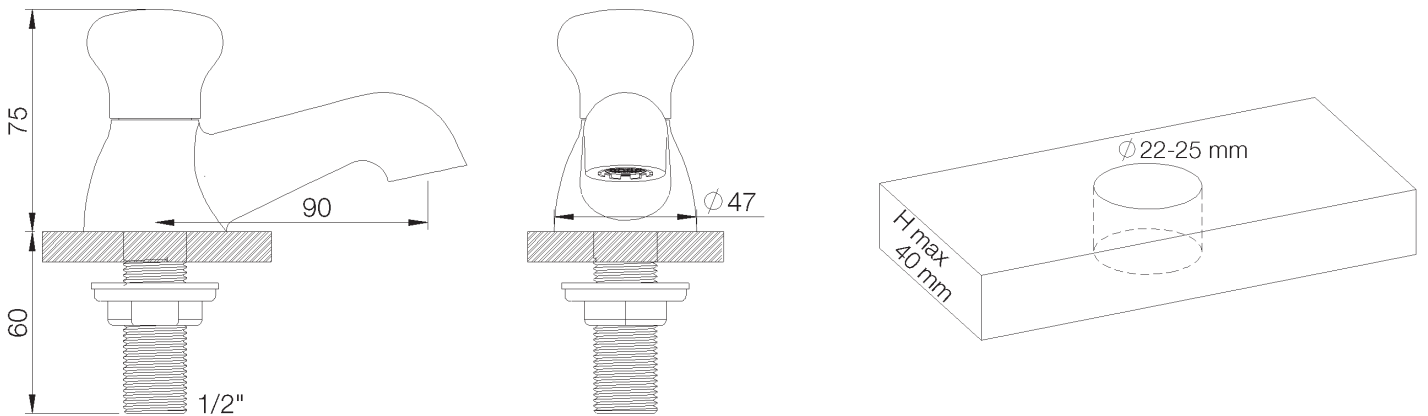

PRODUCT TECHNICAL SHEET			
Collection :	DEVILLE	Ref. :	1955.--.33

Robinet lave-mains
 Fonteinkraan
 Washbasin tap

Picture

Product details

Weight : 0,8 kg

Internal mechanism : Ceramic valve 1/4 turn

Technical drawing